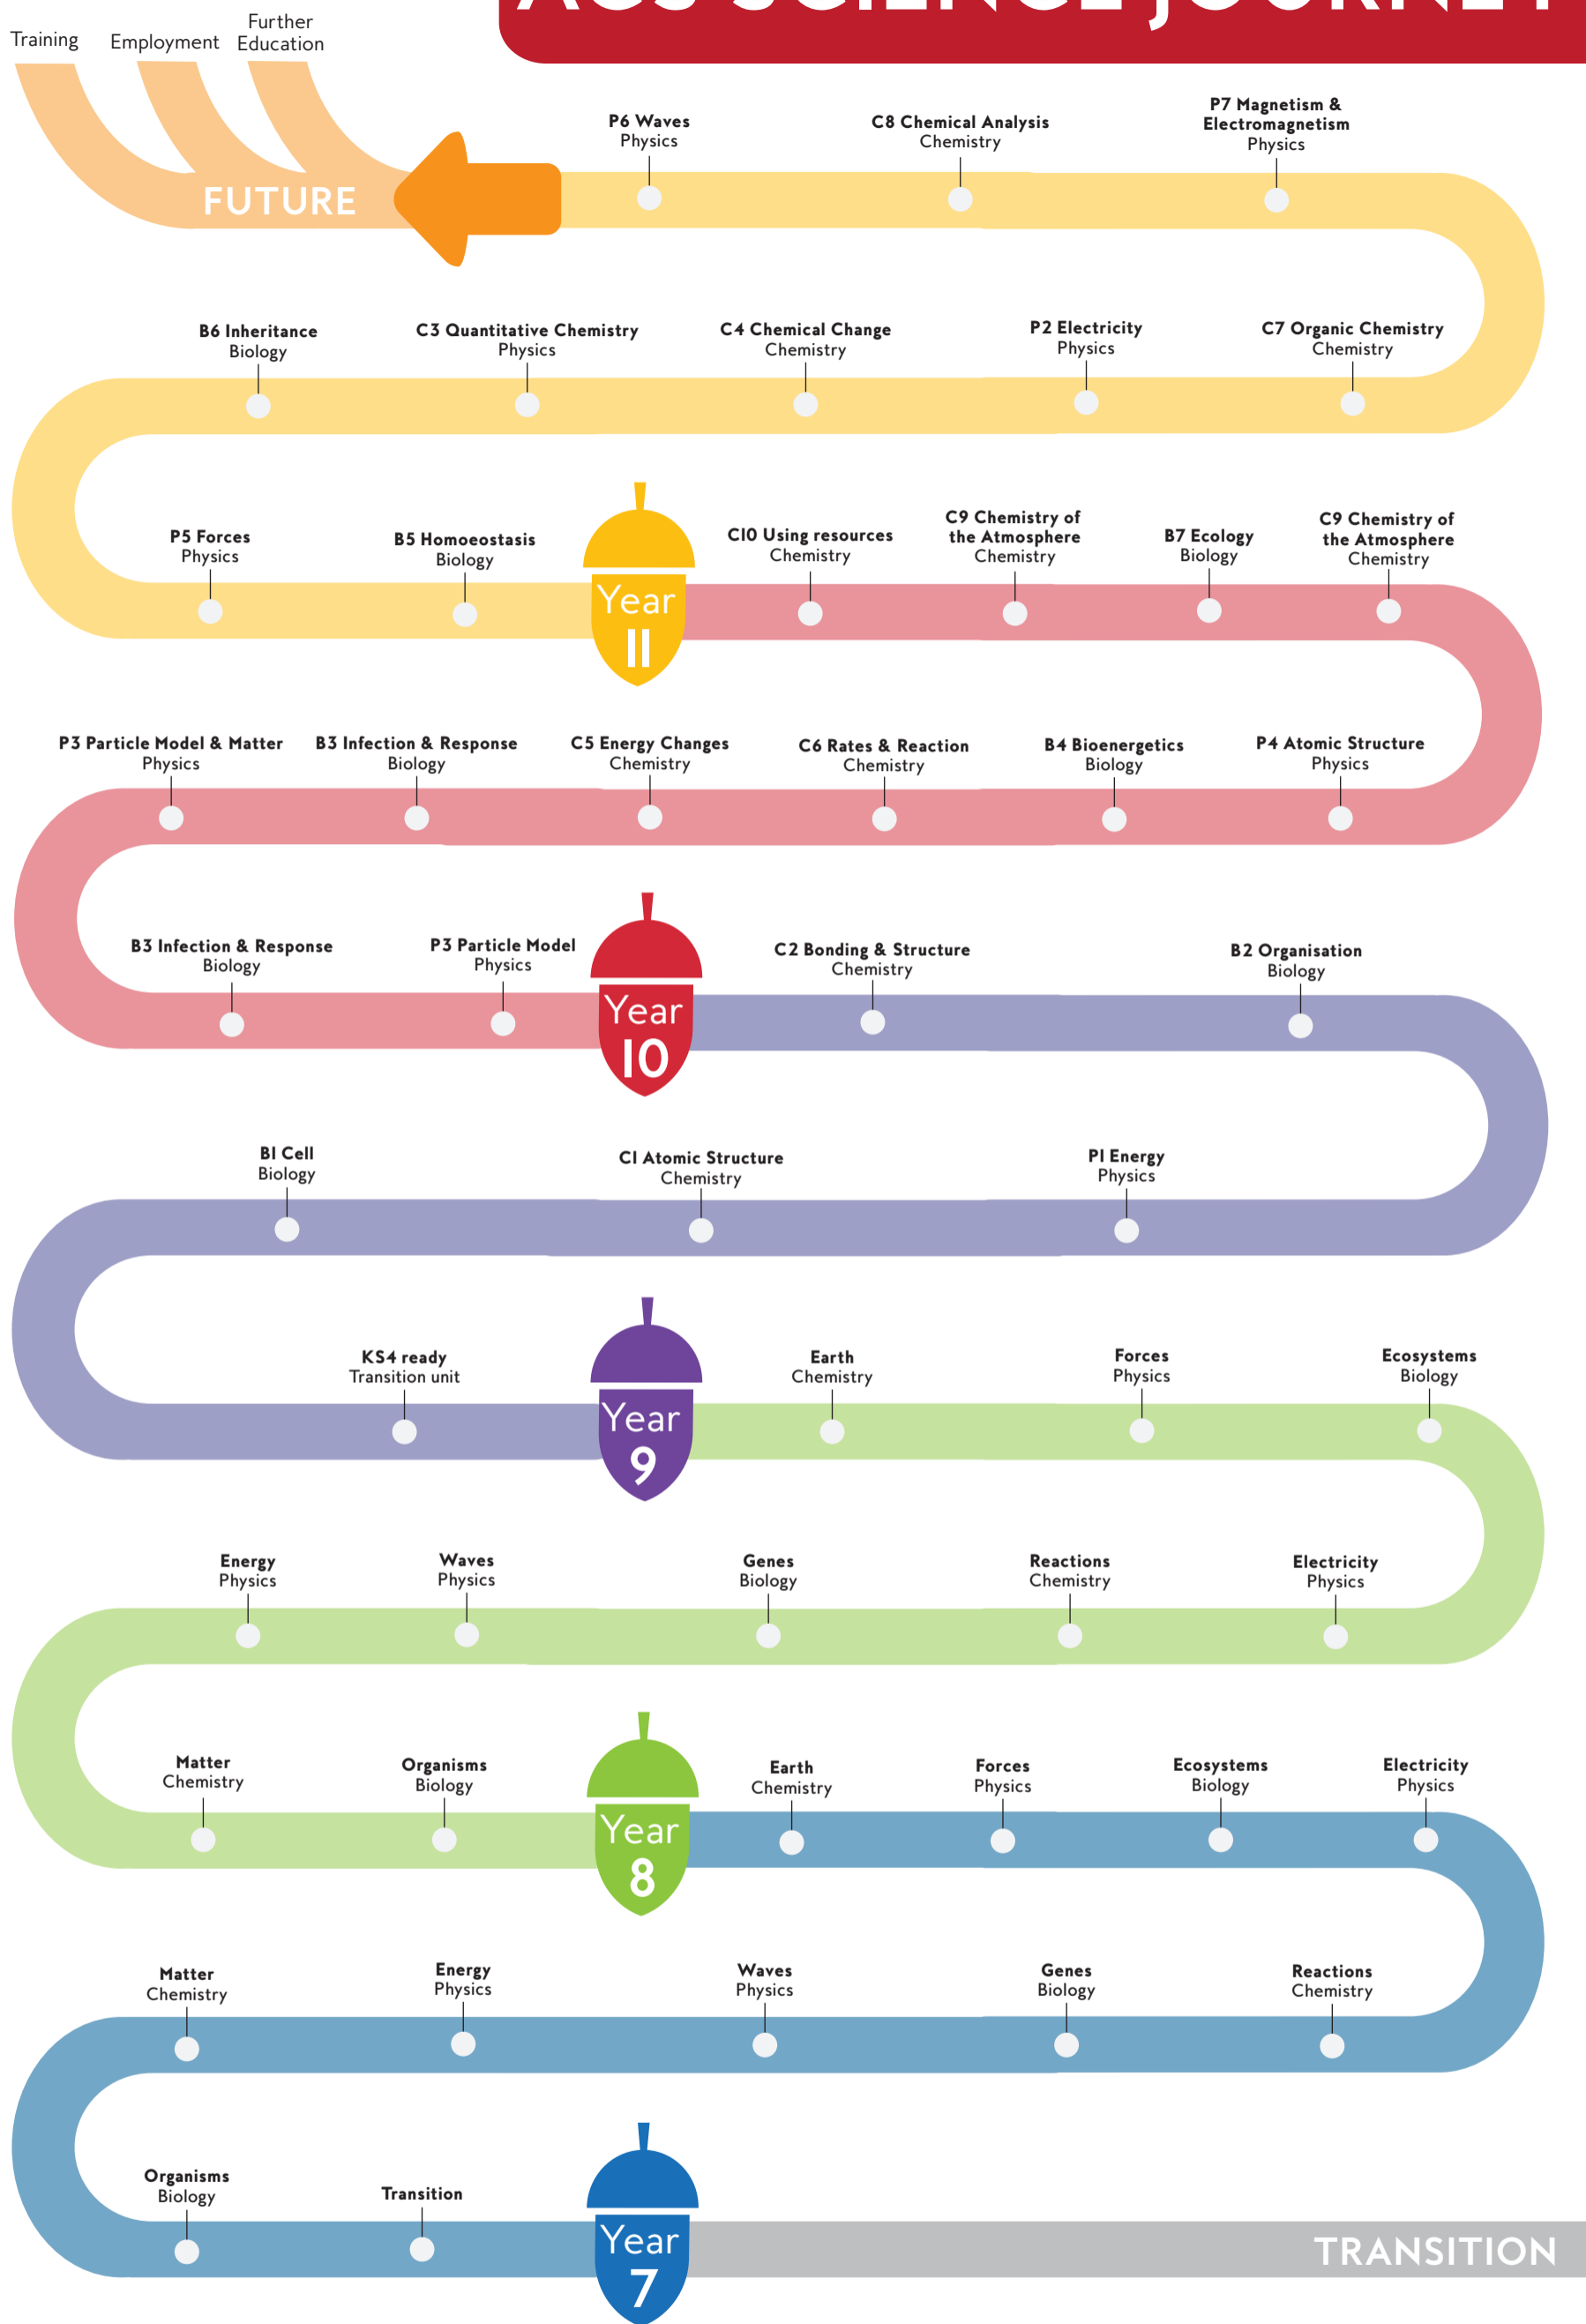

FURTHER EDUCATION

YEAR 12/13

AS/A Levels in Biology, Chemistry, Physics, Applied Science

BTEC Applied Science
BTEC Forensics
T-Level Laboratory Science

CAREERS

NHS Professional Forensics & Police Technician
Engineer
Archaeologist
Vehicle Designer
Electrician
Farmer
Florist

EXTRA CURRICULAR

Science Club
Robotics Club

P
R
I
D
E

AGS SCIENCE JOURNEY

ACKLAM GRANGE SCHOOL