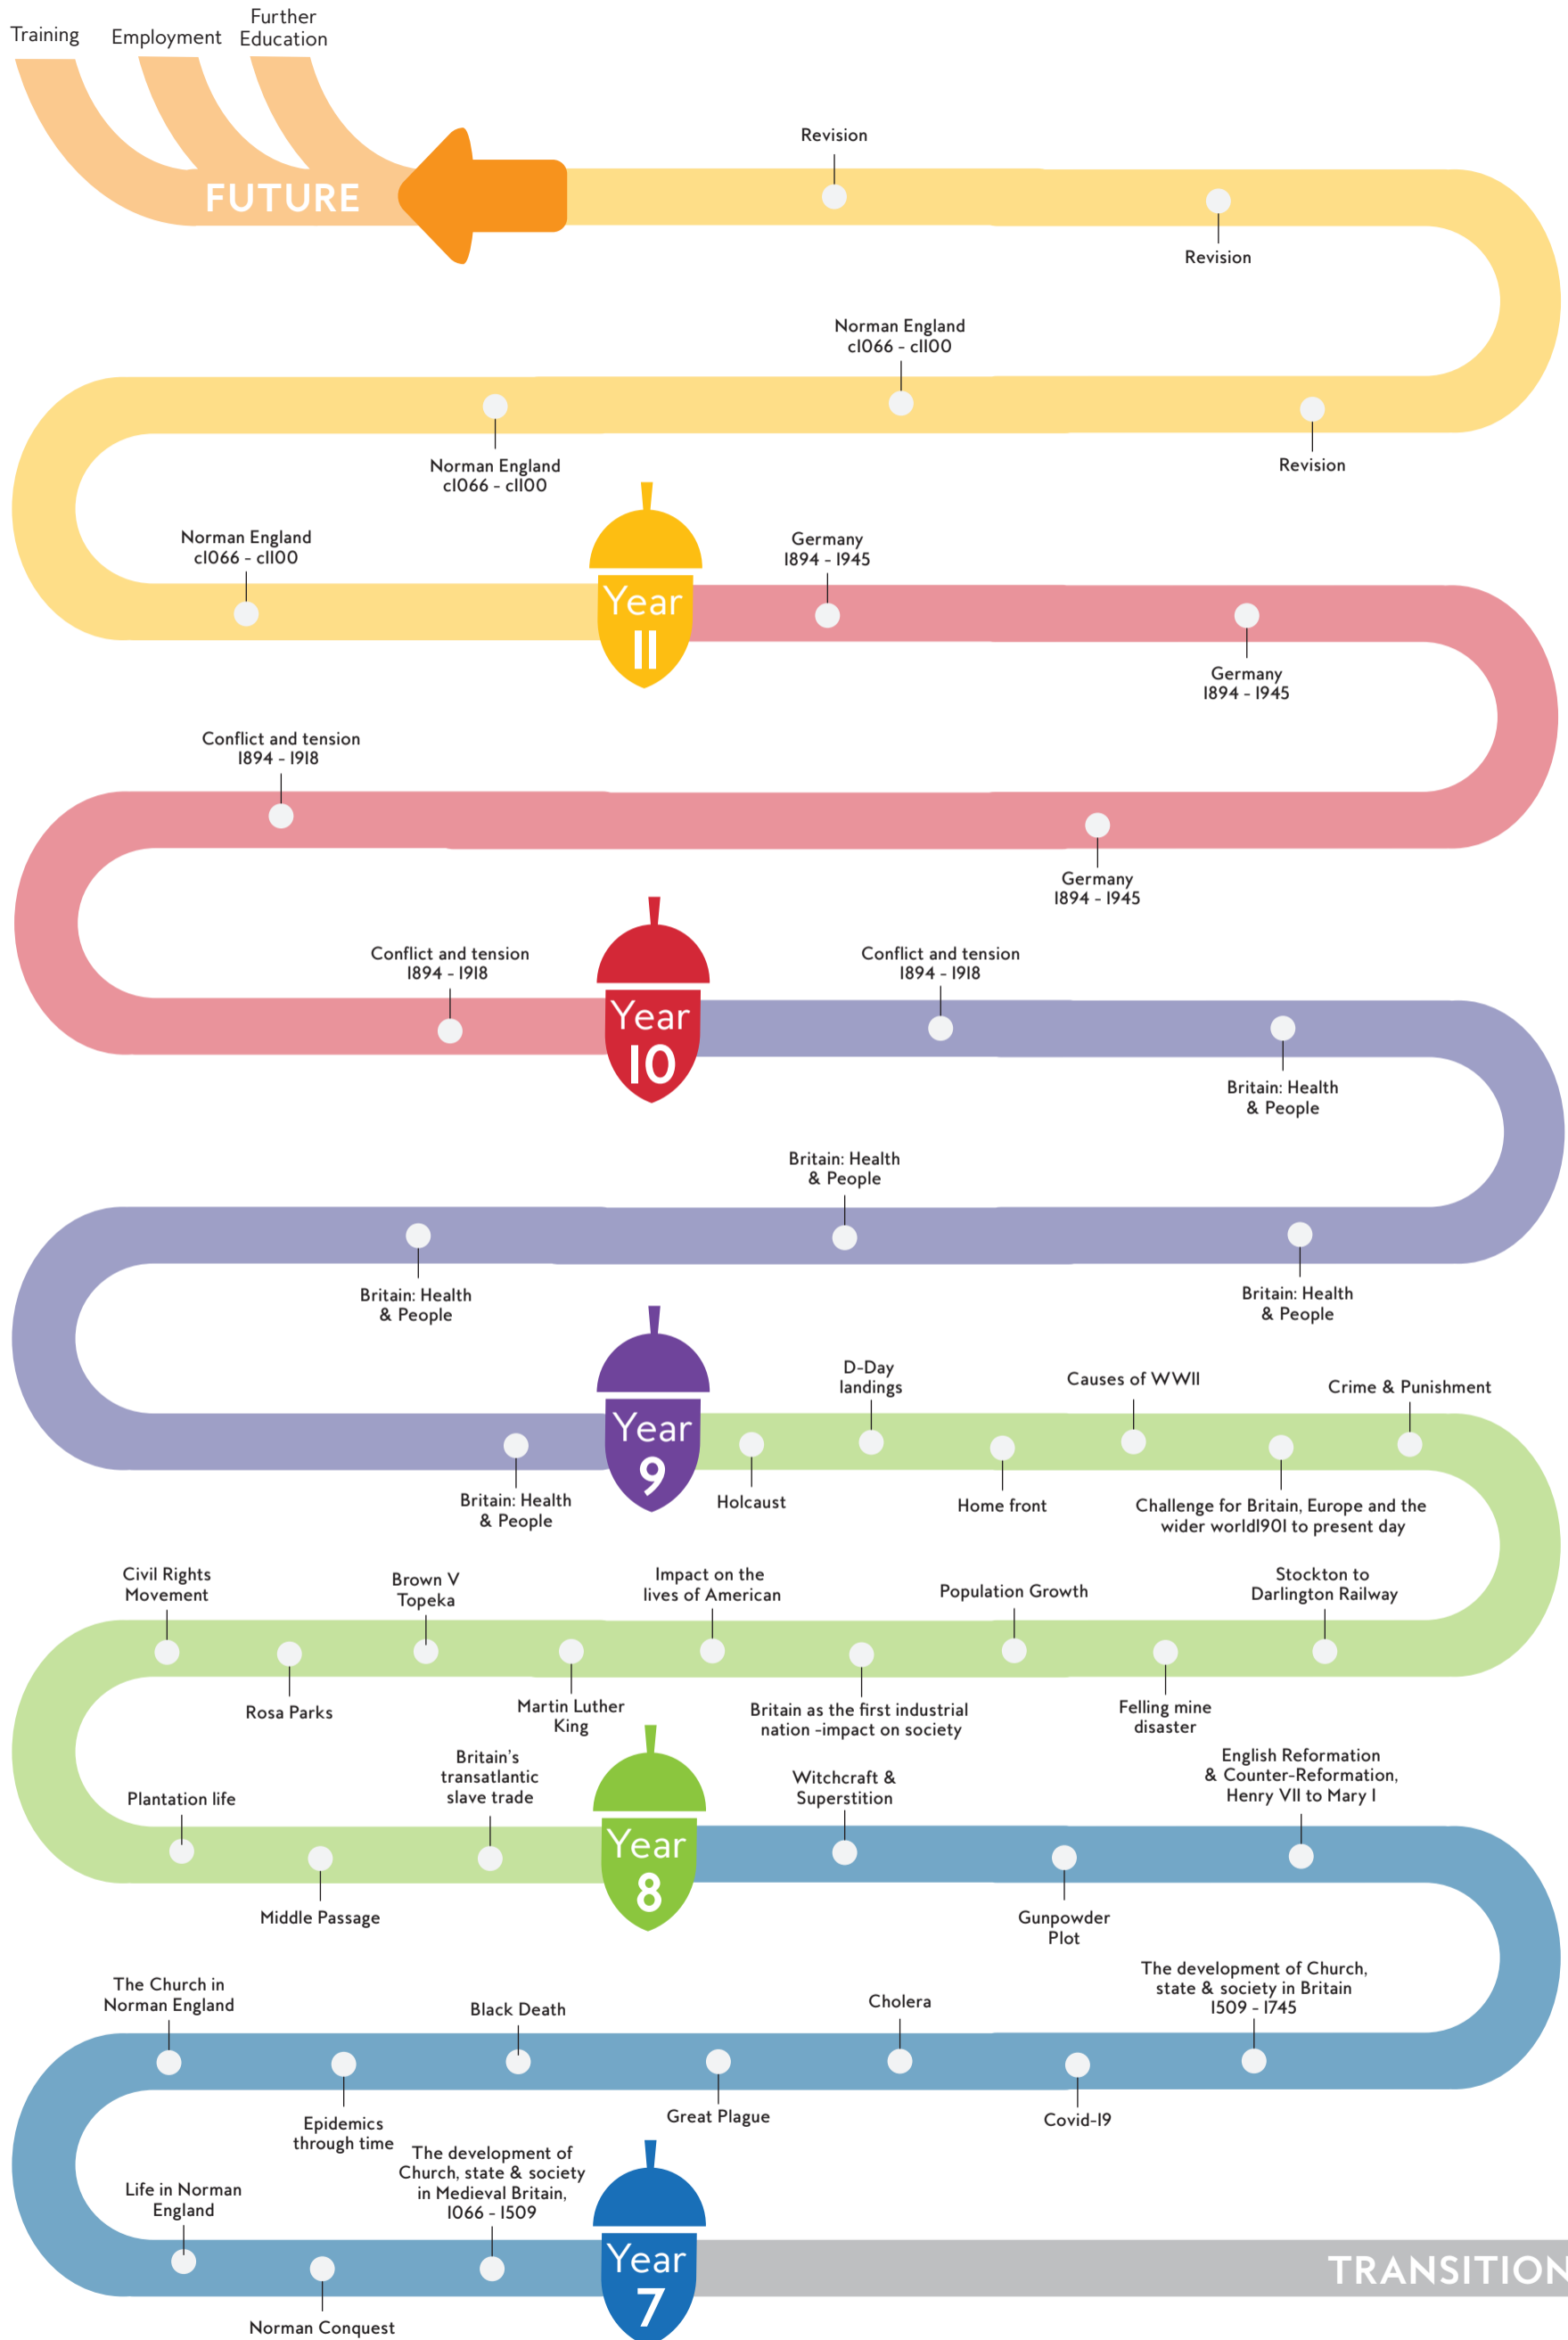

# AGS HISTORY JOURNEY

P  
R  
I  
D  
E