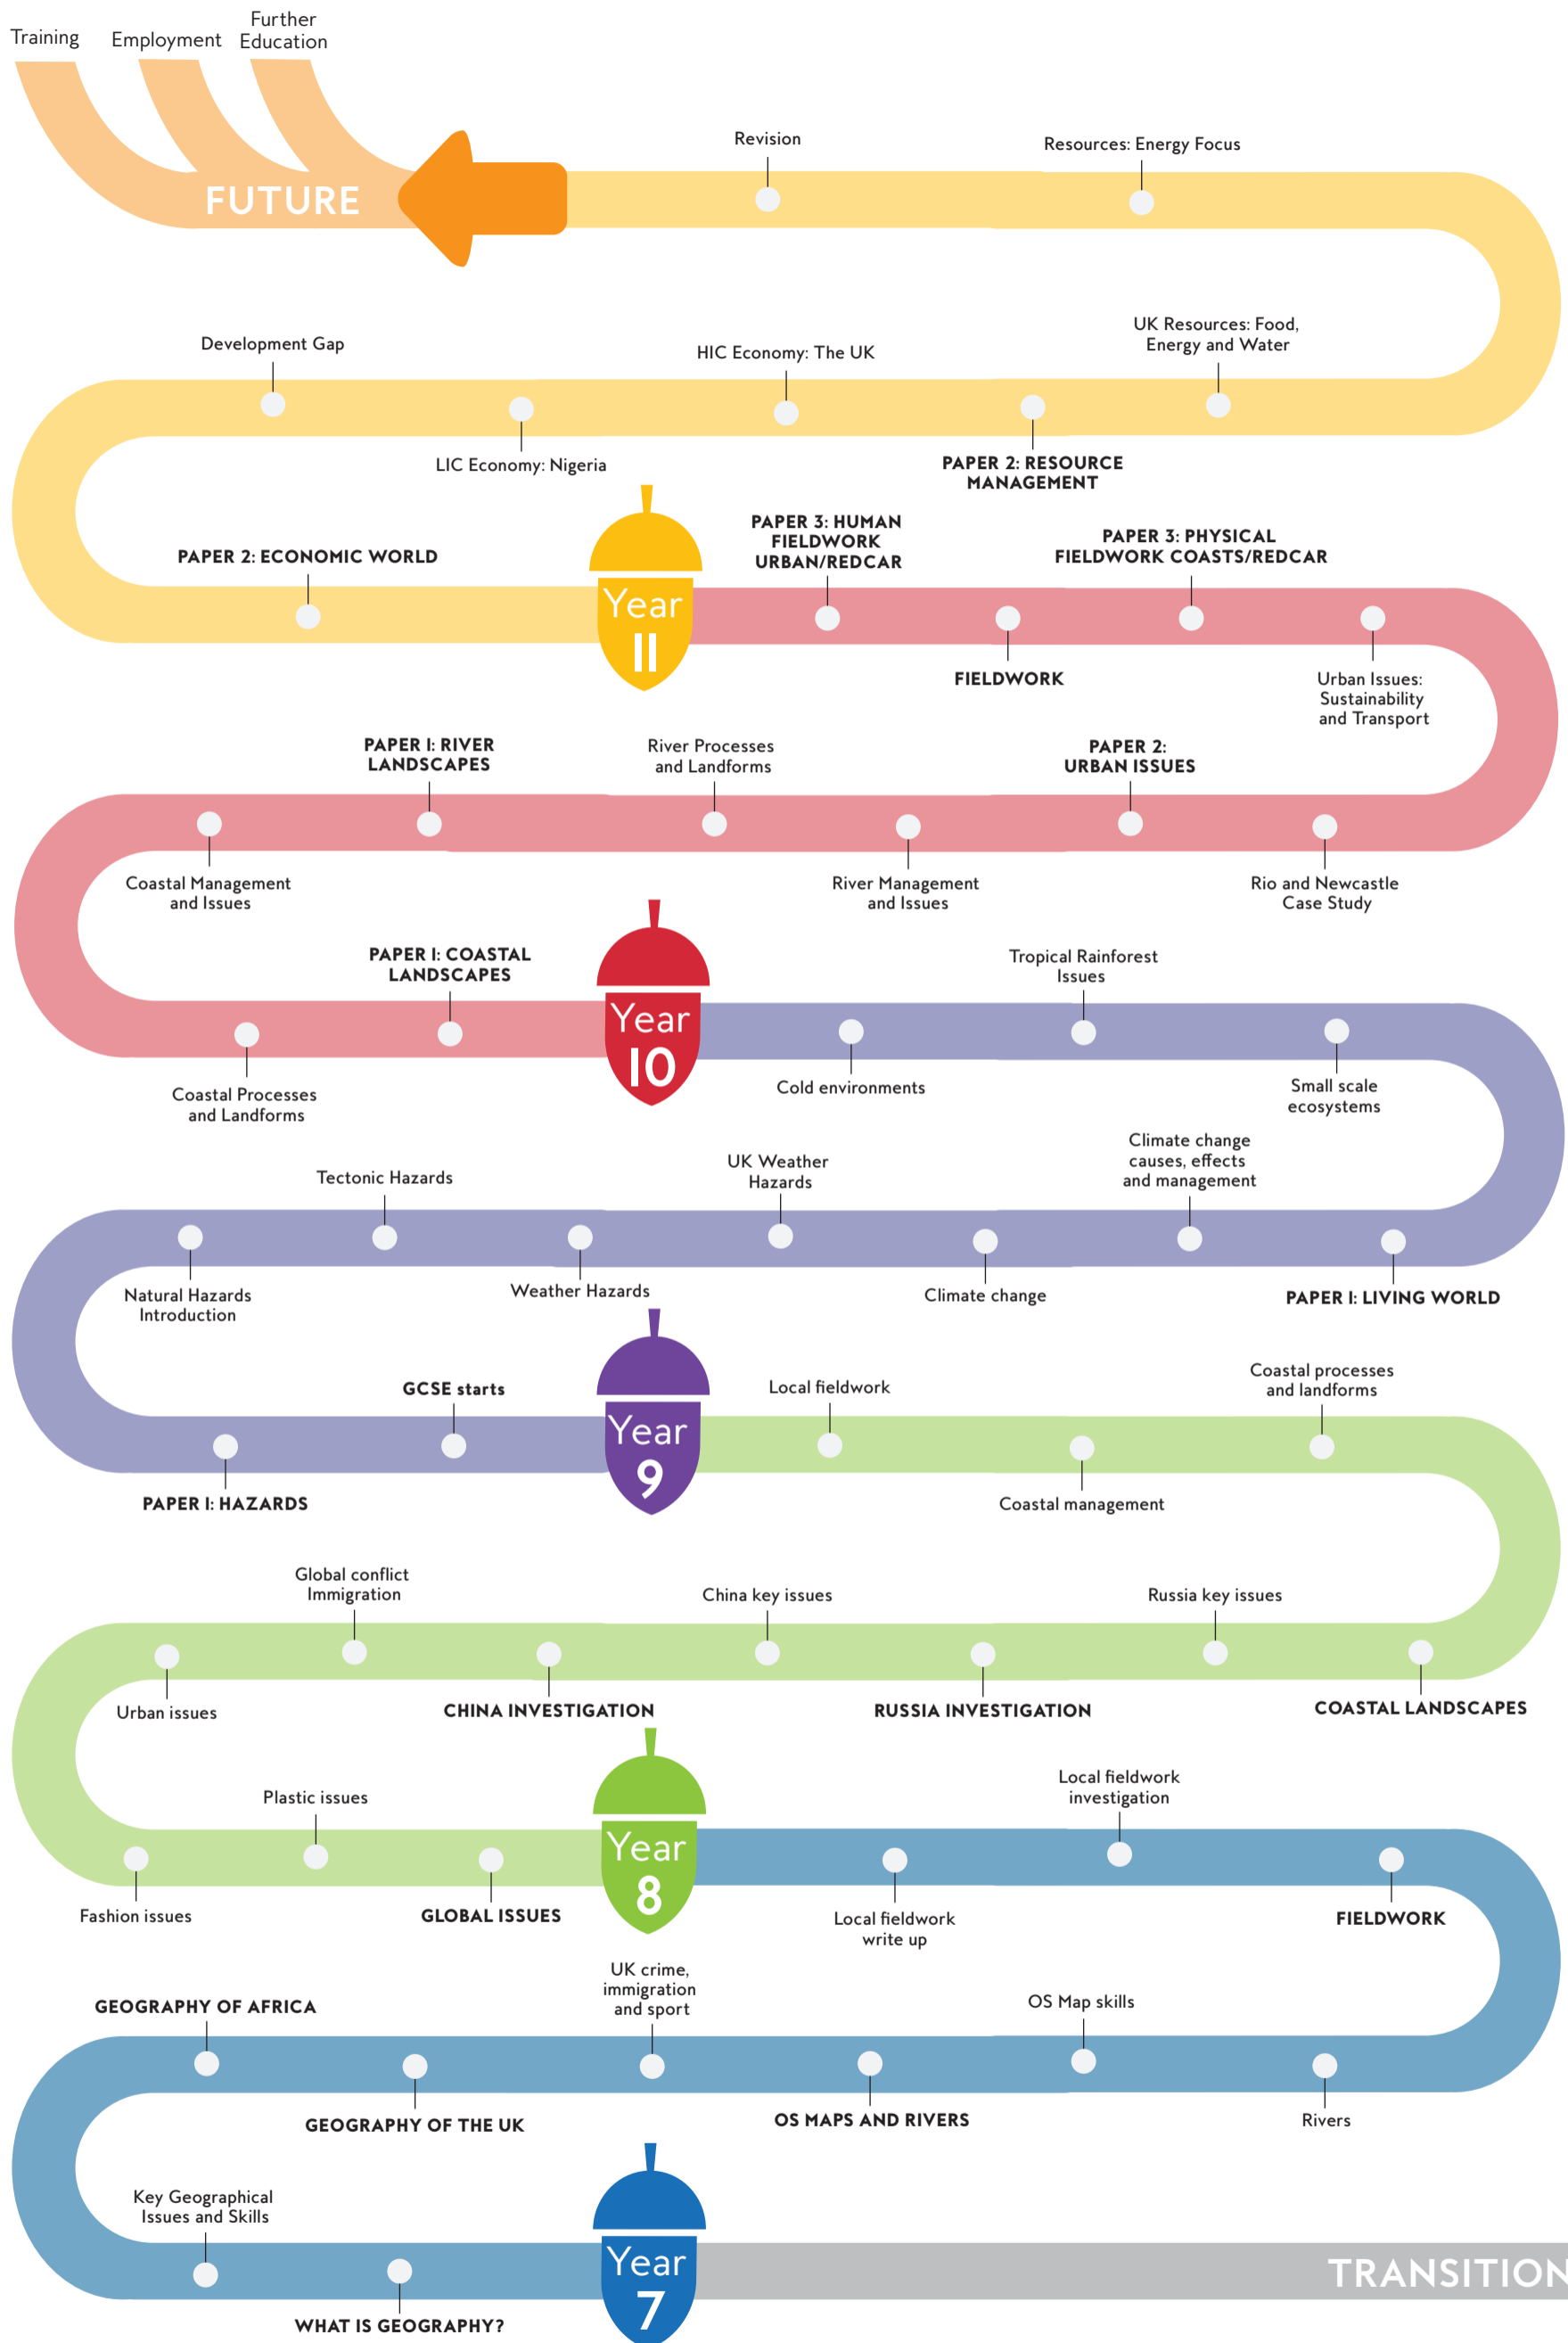

FURTHER EDUCATION

A Levels in Geography, Geology, Economics, Environmental Science University

WORK EXPERIENCE

Duke of Edinburgh

CAREERS

Climate Change Analyst  
Armed Forces Town Planner  
Surveyor  
Meteorologist

KEY SKILLS

Critical thinking  
Date analysis  
Building relationships  
ICT skills  
Research  
Problem solving  
Teamwork

# AGS GEOGRAPHY JOURNEY

P  
R  
I  
D  
E