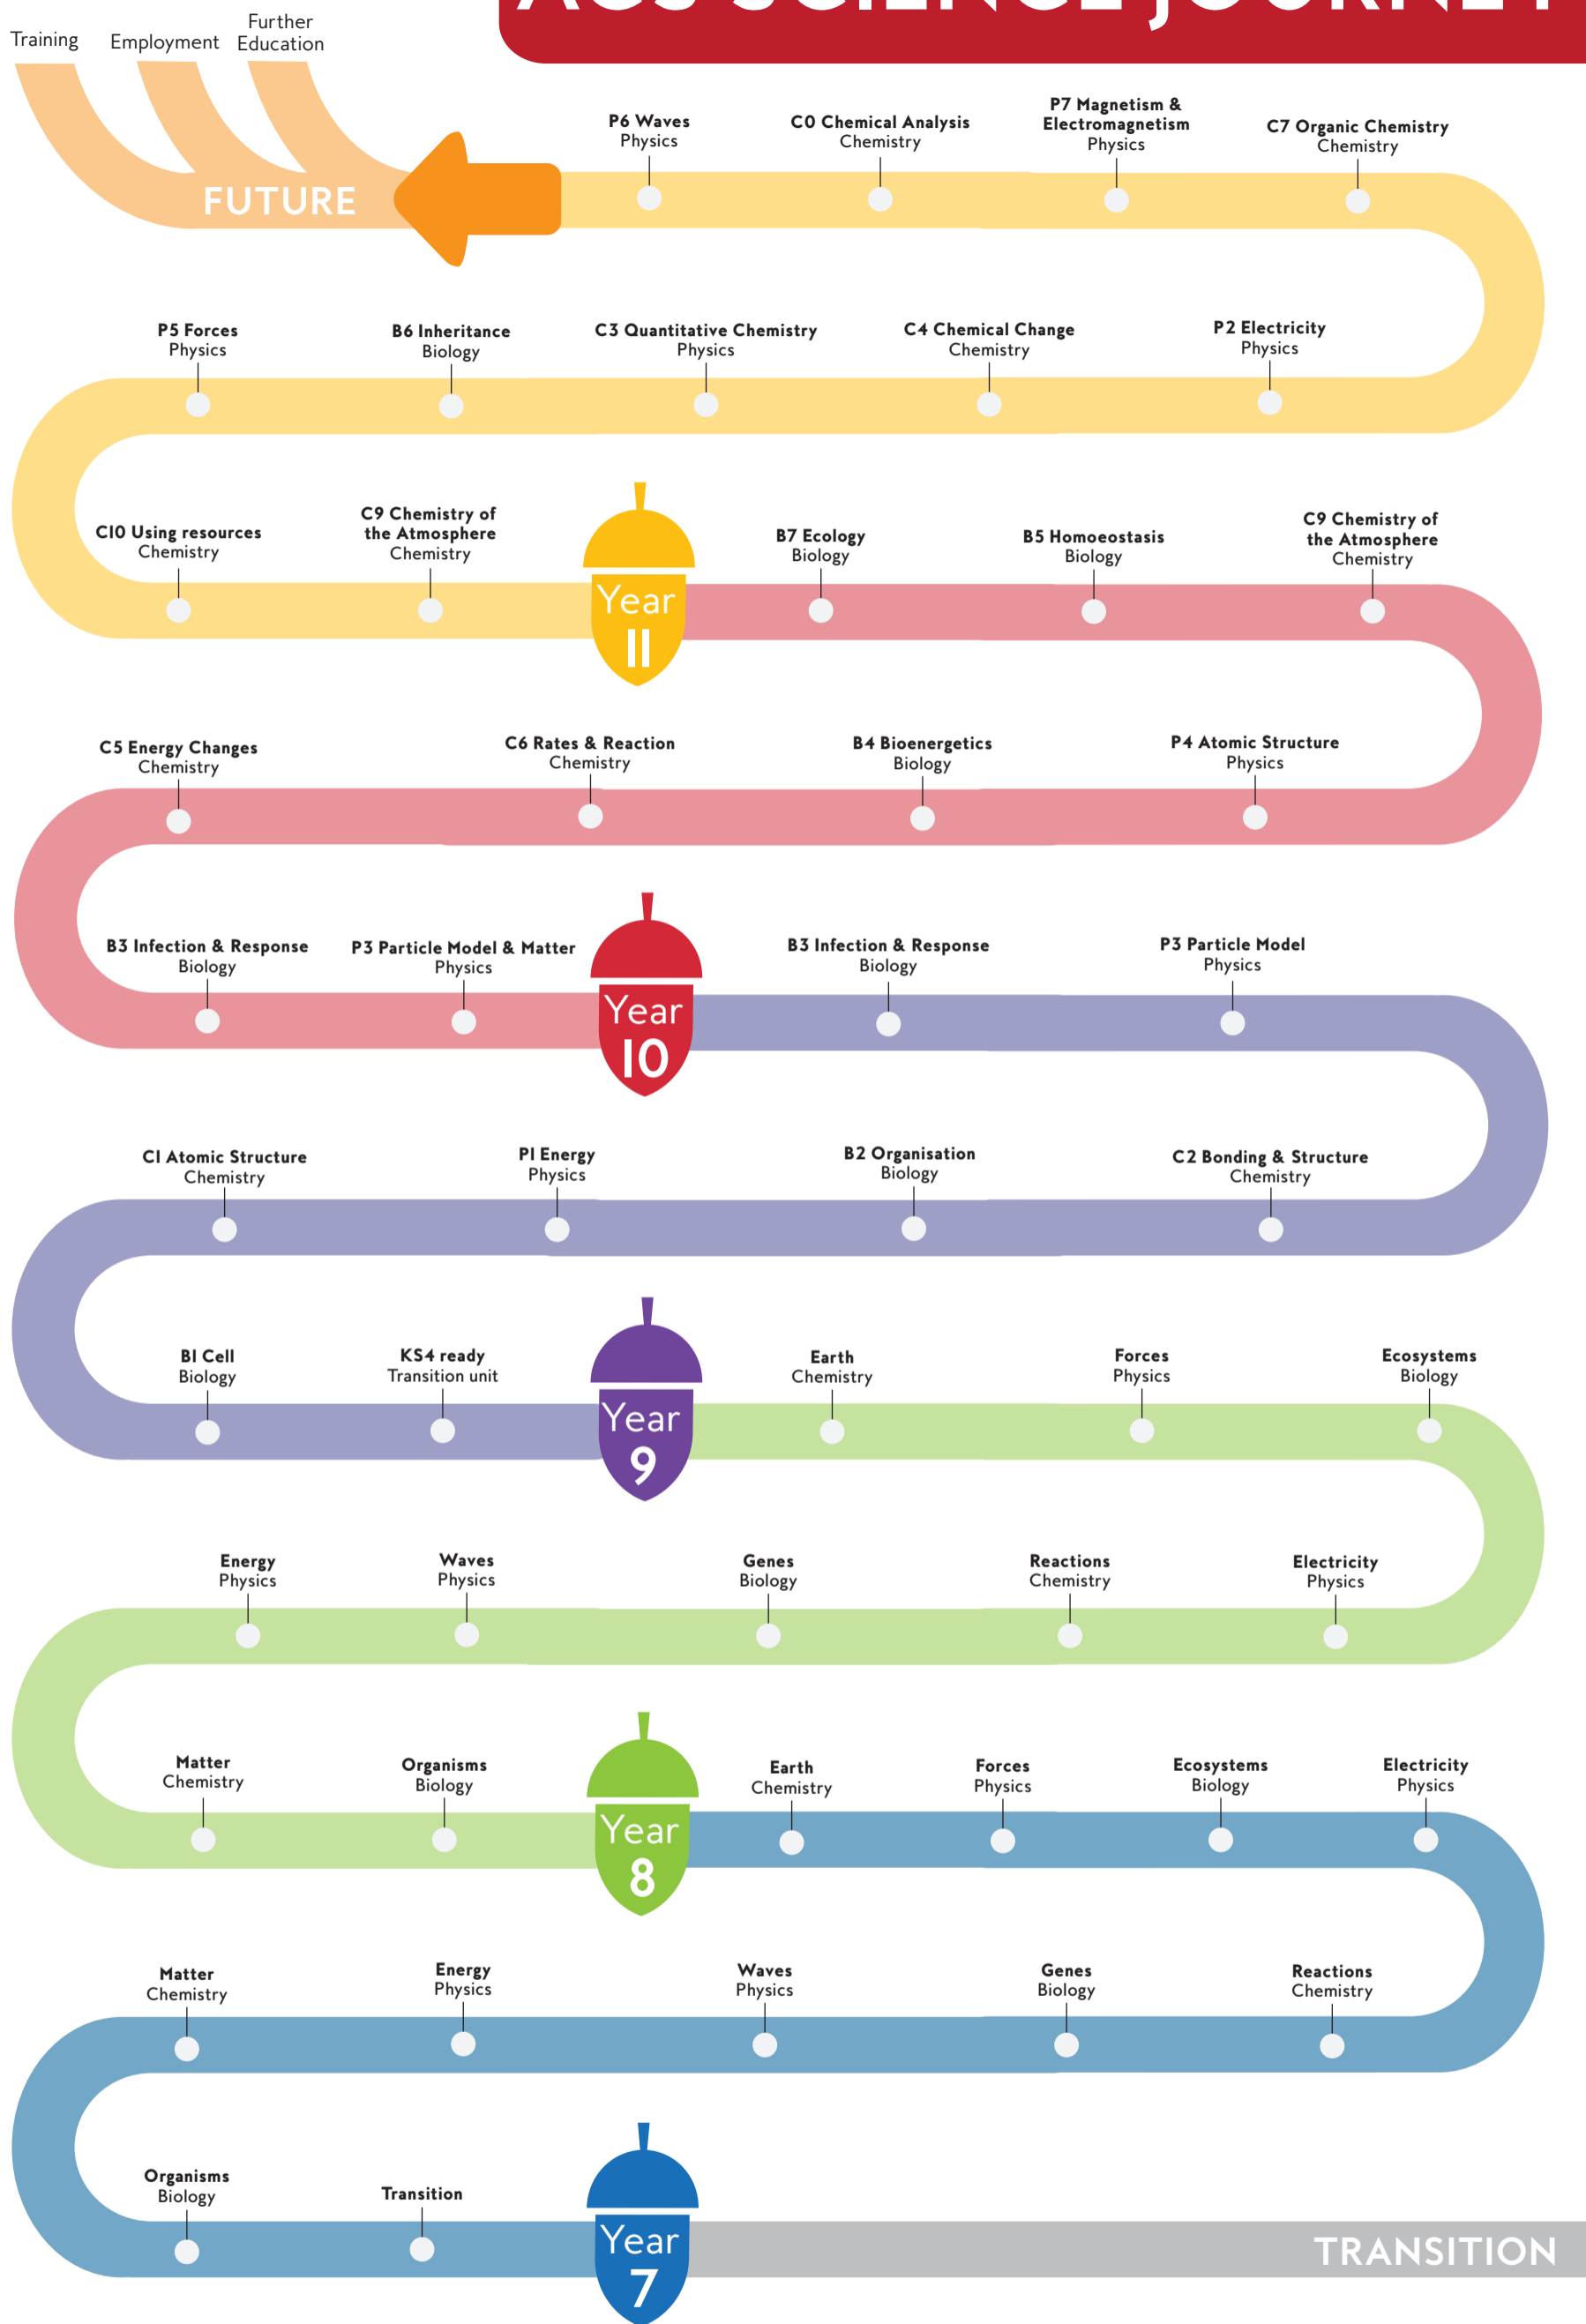

FURTHER EDUCATION

YEAR 12/13

AS/A Levels in Biology, Chemistry, Physics, Applied Science

BTEC Applied Science
BTEC Forensics
T-Level Laboratory Science

CAREERS

NHS Professional Forensics & Police Technician
Engineer
Archaeologist
Vehicle Designer
Electrician
Farmer
Florist

EXTRA CURRICULAR

Science Club
Robotics Club

P
R
I
D
E

AGS SCIENCE JOURNEY

ACKLAM GRANGE SCHOOL